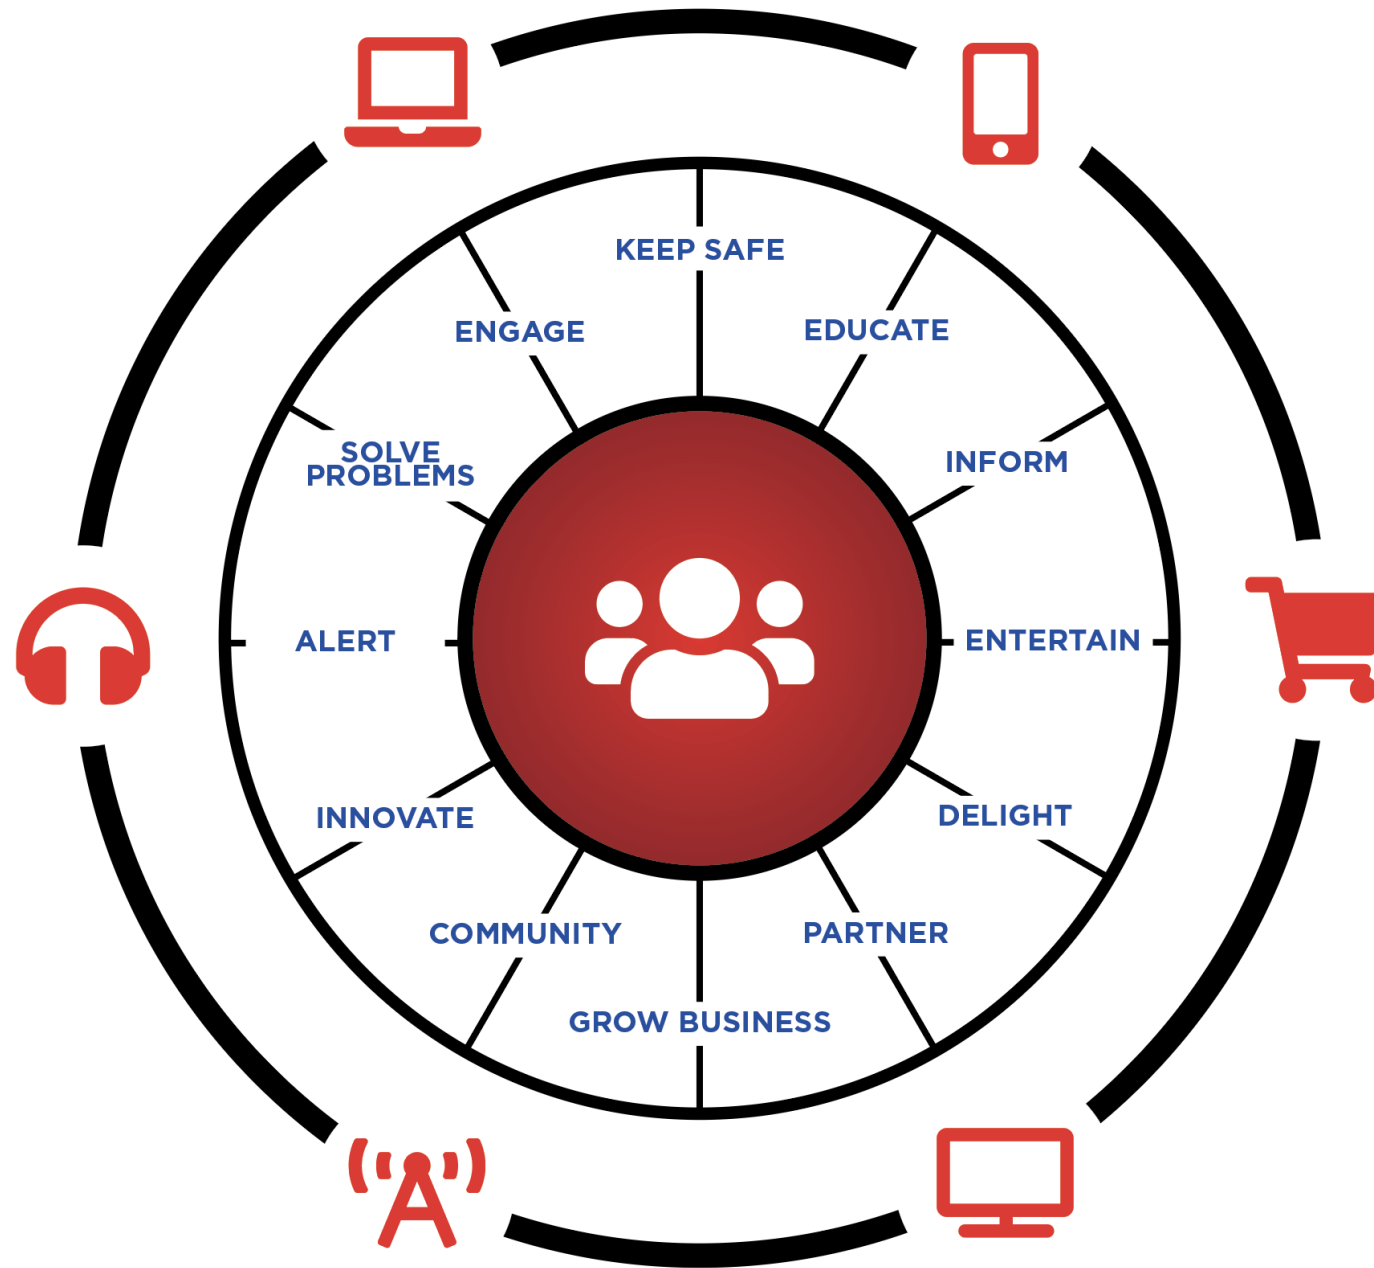

# GRAHAM MEDIA GROUP

A decorative graphic at the bottom of the slide features multiple overlapping wavy lines. These lines are composed of numerous small dots. The color of the dots transitions from light blue on the left to dark blue in the middle, and finally to red on the right. The overall effect is a sense of motion and digital connectivity.

**Catherine Badalamente**  
VP & Chief Innovation Officer

# DECLINING

TRADITIONAL REVENUE  
& RATINGS